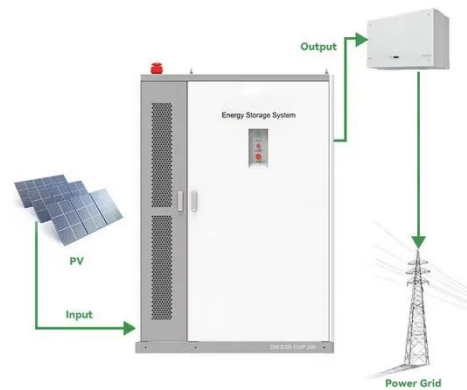

Introduction to 200Kwh Battery Energy Storage System Suppliers

Yisite's EAST-Meta "Meta" series outdoor energy storage integrated cabinet system is another excellent choice for 200Kwh battery energy storage. The 200kW/430kWh energy storage ...