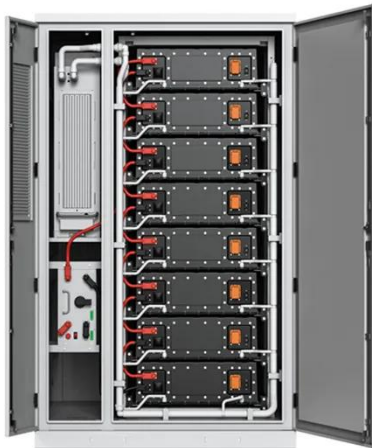

of 100kW/200kWh, seamlessly amalgamates energy storage batteries, PCS, power distribution, ...

[Get Price](#)

Merus® ESS

Thanks to its scalable, modular structure and easy configurability, our battery energy storage system can be tailored to meet each customer's specific needs. Batteries are sourced from leading global ...

[Get Price](#)

Commercial & Industrial Storage BESS System 200kWh, 220kWh, ...

This article introduces GSL ENERGY's dual-cabinet GSL-BESS50kVA high-voltage hybrid integrated energy storage system, which covers a capacity range of 200kWh to 315kWh and features ...

[Get Price](#)

**200 kWh / 215 kWh / 225 kWh /
241 kWh C & I ESS-
batterijsysteem**