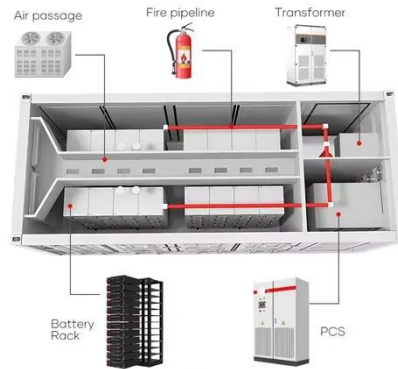

[Get Price](#)

Two Meter NEC 2020 Compliant WPK2211 Uni-Pak Duplex-Family Metering (2)

This WPK2211 NEC2020 meter main panel from Siemens is perfect for use with QP main breakers. Order this 2-position uni-pak from Breaker Outlet to ensure the best price.