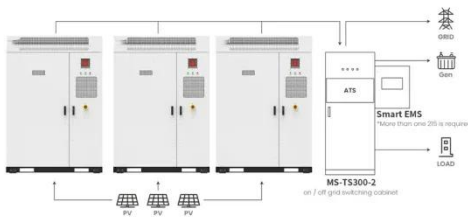

SunGold Power

Equipped with a robust 95±5Amp AC battery charger and a rapid 10ms transfer time, it guarantees continuous operation and efficient battery charging at 48Vdc. The pure sine wave output provides ...

[Get Price](#)

114KWh ESS

Application scenarios of energy storage battery products