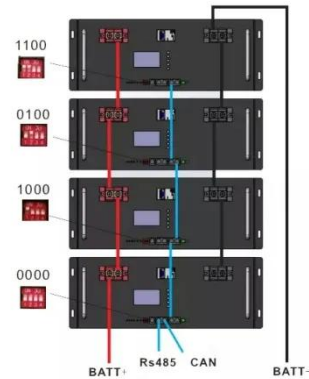

220/230/240VAC, and it can output 50 or 60Hz via the SW4. It is capable of producing 2 legs of 110V, making this inverter perfect ...

[Get Price](#)

Microsoft 365 Copilot

Discover Microsoft 365 Copilot--your AI productivity assistant. Chat, search, create, and get started with AI-powered tools for work and home.

[Get Price](#)