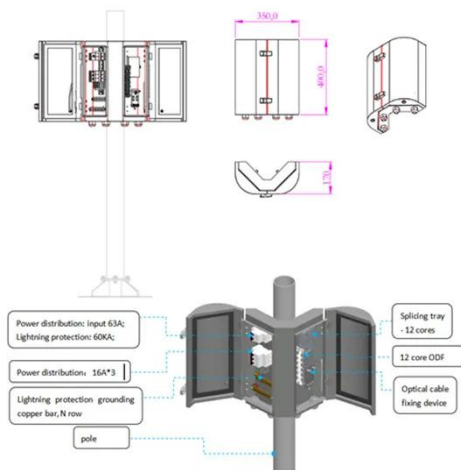

Shop Microsoft 365, Copilot, Teams, Xbox, Windows, Azure, Surface and more.

[Get Price](#)

Where is Microsoft's Headquarters? Main Office Location and Global

Microsoft is a global technology corporation known for its software, services, and hardware, including the Windows operating system and the Azure cloud platform. This article will explore the company's ...

[Get Price](#)