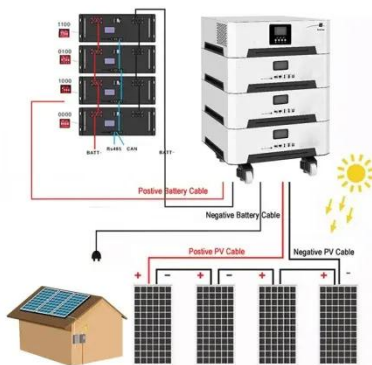

With a 15-inch display screen, this product offers the ability to display Slow Down as well as Speed display on a compact and lightweight face. The LED Solar Powered Radar Speed Sign can be used ...

[Get Price](#)

mobile led highway displays board-HANKUN

Key Features: Solar/Electric Options: 22% efficiency solar panels (72hr backup) or 240V power for off-grid/urban use. Portable & Durable: Lightweight aluminum frames, galvanized steel trailers, IP66 ...

[Get Price](#)

LC-ML15S Solar Power LED Screen Trailer

Perfect for traffic management, the LC-ML15S can display essential information such as construction updates, highway weather conditions, road blockages, real-time traffic status, and detour ...

[Get Price](#)

Traffic Guidance Solar Powered LED Display Trailer

The UNIT-ML15S traffic guidance LED display trailer can display ...