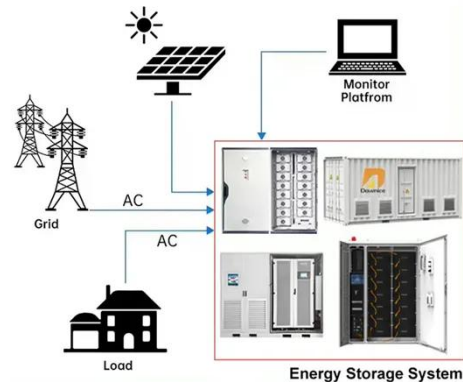

DC-DC converters , Victron Energy

12 / 24 Volt Orion IP67 24/12 and 12/24 DC-DC Converters 12 / 24 Volt Buck-Boost DC-DC Converter 25A / 50A / 100A Where to buy Need advice? Our highly trained dealers are happy to help with ...

[Get Price](#)

DISTRIBUTED PV GENERATION + ESS