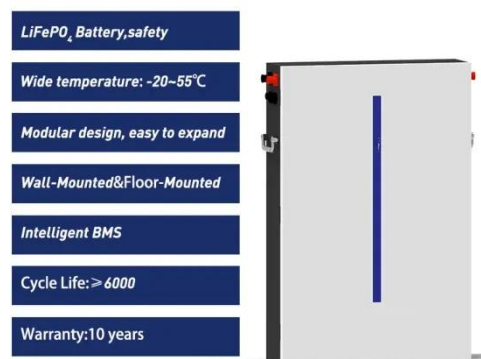

Solar storage and charging integrated cabinet 172KWh+120KW

Solar storage and charging integrated cabinet 172KWh+120KW-All-In-One with PV, Charger and Energy storage system DC coupling and AC coupling-SHENZHEN iYPOWER CO., LTD.

[Get Price](#)