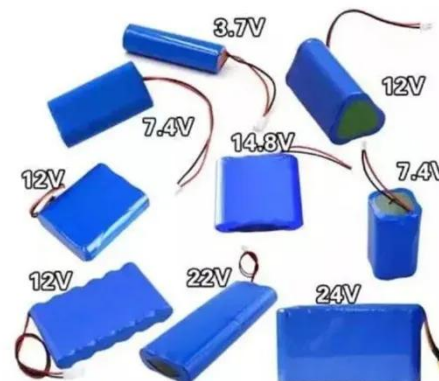

Elite Liquid-Cooled 120kw 230kwh Lithium Battery Ess Integrated Solar

Elite Liquid-Cooled 120kw 230kwh Lithium Battery Ess Integrated Solar Power Cabinet Industrial and Commercial Energy Storage System, multitude of Commercial Energy Storage System Battery ...