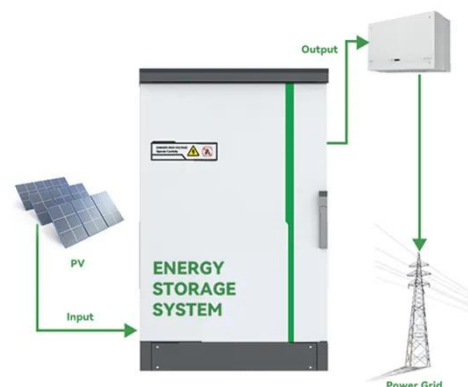

120kW outdoor telecom enclosure for cement plants

Outdoor Telecommunication Enclosures

Damage-resistant and reliable outdoor enclosures are key for outdoor telecommunication applications from cell tower sites and fiber optic networks to substations. These specialized cabinets house and protect sensitive ...

[Get Price](#)

Outdoor Telecommunication Enclosures , Fiber Splice Enclosures

Our telecommunications & fiber splice enclosures can be customized to meet your application requirements. We maintain a customization facility staffed with application engineers and CAD & CAM programmers, and ...

[Get Price](#)