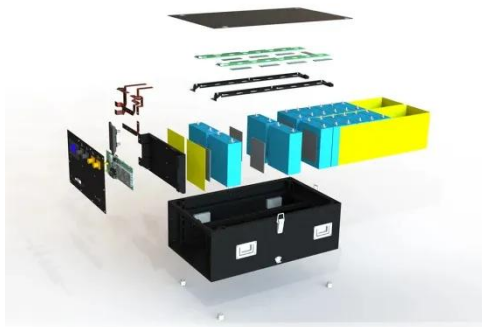

[Get Price](#)

Outdoor Integrated Cabinet 5G Communication Power Tower Base Station

Integrated with equipment protection, power management, and intelligent cooling, it's tailored for 5G base stations and towers. Its built-in high-efficiency AC system can house communication devices, ...

[Get Price](#)

Power Supply for 5G Infrastructure , Renesas

Renesas' 5G power supply system addresses these needs and is compatible with the -48V Telecom standard, providing optimal performance, reduced energy consumption, and robust operation in high ...