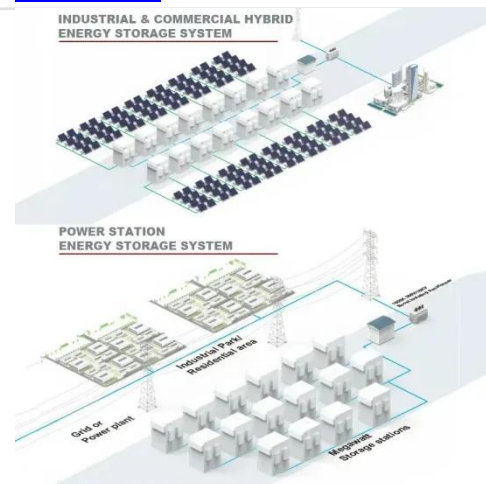

VoltX V1200 1200W 1152Wh Power Station

?Rapid Recharge, Ready to Go? With a high power output of 1200W and a large storage capacity of 1152Wh, the VoltX V1200 Power Station supports rapid charging and can be fully recharged in just 2 ...

[Get Price](#)