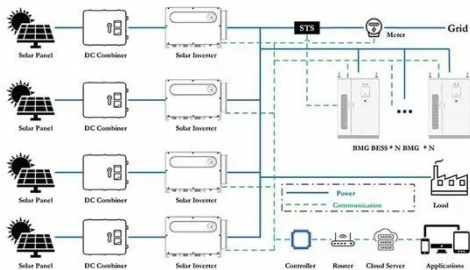

WEIZE® 12V High Performance Batteries

Whether you're powering an RV, boat, solar energy system, or other demanding devices, our 12V LiFePO4 Series provides exceptional power density, long cycle life, and lightweight convenience.

[Get Price](#)

12 Volt Lithium Batteries in Lithium Batteries

12V 100Ah Mini LiFePO4 Lithium Battery, Built-in 100A BMS, Up to 15000 Cycles with 10-Year Lifespan, 1280Wh LiFePO4 Battery in Small Size, Perfect for RV, Solar, Marine and Home Energy Storage

[Get Price](#)

12V LiFePO4 Lithium Batteries

Whether you're seeking a dependable 12V LiFePO4 battery for your boat, RV, or off-grid, or looking for a compact, powerful option for your kayak, WattCycle has the perfect solution.

[Get Price](#)