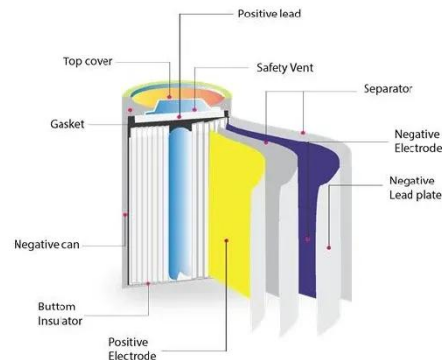

Outdoor Battery Cabinet Bess 1mwh

Lovsun battery energy storage system (BESS) containers are based on a modular design. They can be configured to match the required power and capacity requirements of client's application.