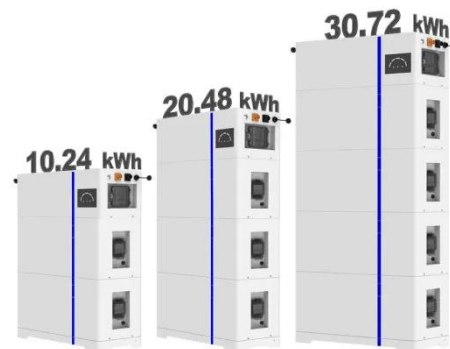

ESS

GRP Electrical Cabinets & Enclosures

What are GRP Electrical Cabinets? The UK Kiosks' Single Door, Double Door & Walk-in GRP electrical enclosures are handmade to the highest standard. Featuring stainless-steel hinges, secure lockable ...

[Get Price](#)

Contact Us

For catalog requests, pricing, or partnerships, please visit: