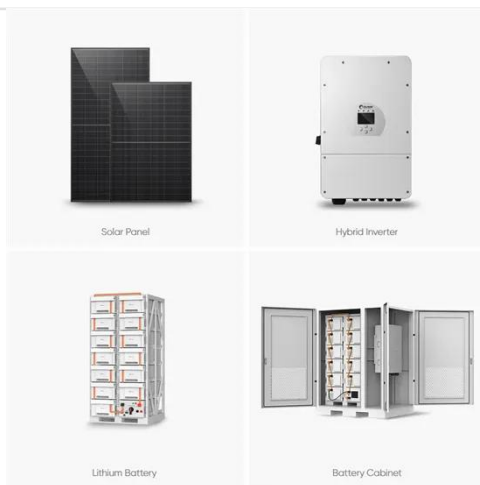

Plug-and-play graphene energy container system designed for grid, partial-grid, and microgrid installations. It delivers clean, resilient, long-duration power storage without thermal risk, toxic ...

[Get Price](#)

INTEGRATED DESIGN
EASY TO TRANSPORT AND INSTALL,
FLEXIBLE DEPLOYMENT

Como usar o WhatsApp Web no PC: confira passo a passo

O WhatsApp Web é a opção oficial que permite usar o WhatsApp diretamente no computador. Você só precisa de um navegador de internet. Com ele, você pode enviar ...

[Get Price](#)

10 MWh Battery Storage Systems: Powering Large-Scale Renewable ...

As global renewable energy adoption accelerates - particularly in solar-rich regions like California and Germany - the need for 10 MWh battery solutions has surged 300% since 2020.

[Get Price](#)