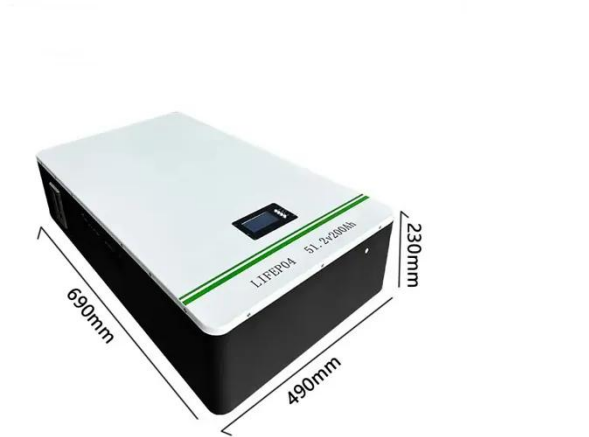

PIENAAR ENERGY (PTY) LTD

100kWh Communication Power Supply Cabinet for ASEAN Ten Countries

100kWh Communication Power Supply Cabinet for ASEAN Ten Countries

Elecod Products Catalog

The series is specially designed for the areas where there is no mains power or the power supply is unstable. Elecod product is used to connect PV, your energy storage battery (or other DC power ...