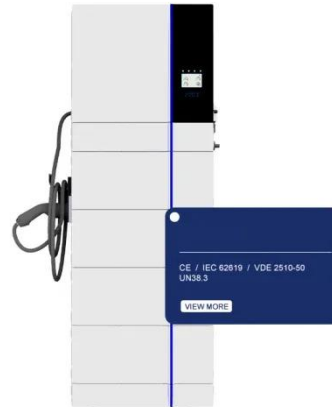

From off-grid camping to emergency backup, the 100W solar panel is now among the most sought-after options for portable power enthusiasts. It's lightweight, handy, and capable of ...

[Get Price](#)

Contact Us

For catalog requests, pricing, or partnerships, please visit:
<https://www.pienaarshof.co.za>