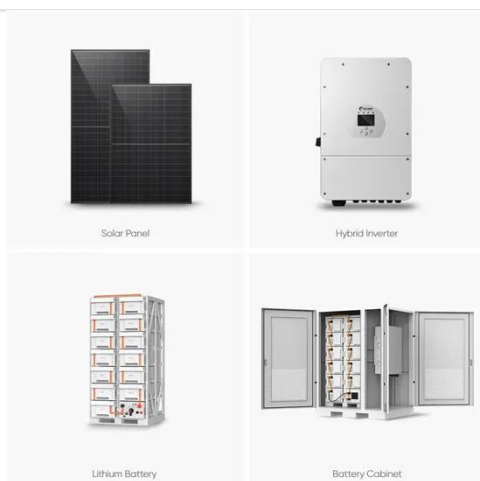

PIENAAR ENERGY (PTY) LTD

10 grosolar energy storage cabinet of lithium batteries assembly

Overview

The Cabinet offers flexible installation, built-in safety systems, intelligent control, and efficient operation. It features robust lithium iron phosphate (LiFePO₄) batteries with scalable capacities, supporting on-grid and off-grid configurations for reliable energy. The RUiXU 10-Slot Battery Cabinet is a pre-assembled, heavy-duty storage solution designed to securely house and organize up to ten server rack batteries. Equipped. Solgevity Power Solutions helps businesses become more sustainable by providing energy-efficient solutions such as EV Charging Stations, energy-efficient HVAC systems, Battery Storage Options, Energy Efficient NASA inspired products to reduce energy cost and renewable energy options like solar. Orders over \$500 include a FREE (Normally \$149.99) 80-Page DIY Solar eBook — added automatically at checkout. Pre-assembled 10-slot battery cabinet designed for quick setup and long-term durability in energy storage systems. Solar Guys Pro processes orders on a first-come, first-served basis. After. We promote the use of lifepo₄ lithium batteries in households to help families globally. Designed to exceed IFC24 fire-containment standards, it enables secure storage of bulk, damaged, or prototype batteries without the need for a.

10 grosolar energy storage cabinet of lithium batteries assembly

10kwh Battery Storage Solutions , GSL Energy

Combining battery, inverter, and BMS in a single cabinet, the all-in-one solution is ideal for mobile energy solutions, retail chains, or containerized power projects.

[Get Price](#)

RUiXU 10-Slot Battery Cabinet - Pre-Assembled ...

The RUiXU 10-Slot Battery Cabinet is a pre-assembled, heavy-duty ...

[Get Price](#)

RUiXU 10-Slot Battery Cabinet - Pre-Assembled Storage Solution